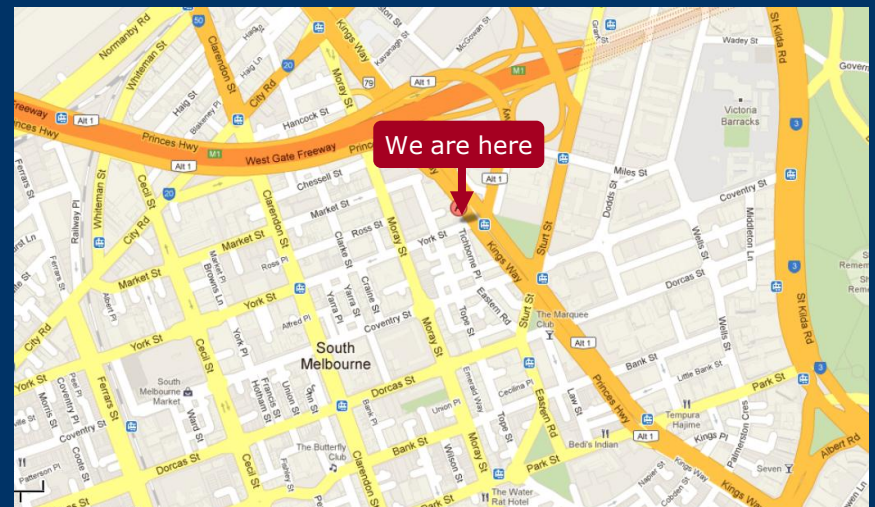

DIRECTIONS TO THE MELBOURNE OFFICE

Directions

The 3 level office is located in the main shopping strip of Bridport Street in Albert Park above the retail shops, opposite the street cafes and it is close to the pedestrian crossing. The building, constructed in 1915, was originally the old Kinema Picture Theatre.

By Public Transport

The office is a short walk from the light rail No 96 on Canterbury Road or Tram No. 1 on Montague Street.

By Car

Free parking is available in St. Vincent's Place, Bridport Street between Ferrars and Montague Streets, Merton Street and Dundas Place. However, please check parking signs for duration of parking stay.